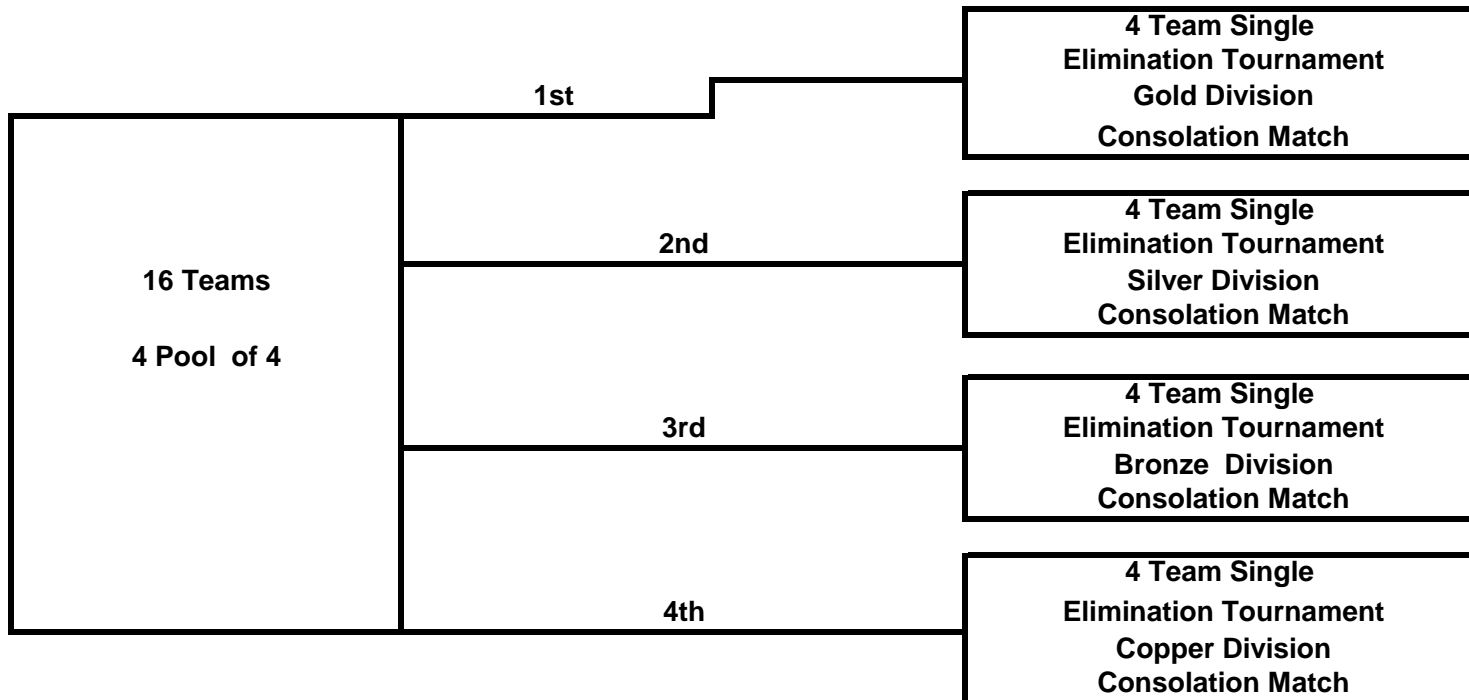

**2022 LAKE HOWELL VARSITY INVITATIONAL
VOLLEYBALL TOURNAMENT
Varsity Premier Division - 16 Teams**

Friday

Saturday

**2022 LAKE HOWELL VARSITY INVITATIONAL
VOLLEYBALL TOURNAMENT
Varsity Elite Division - 12 Teams**

Friday

Saturday